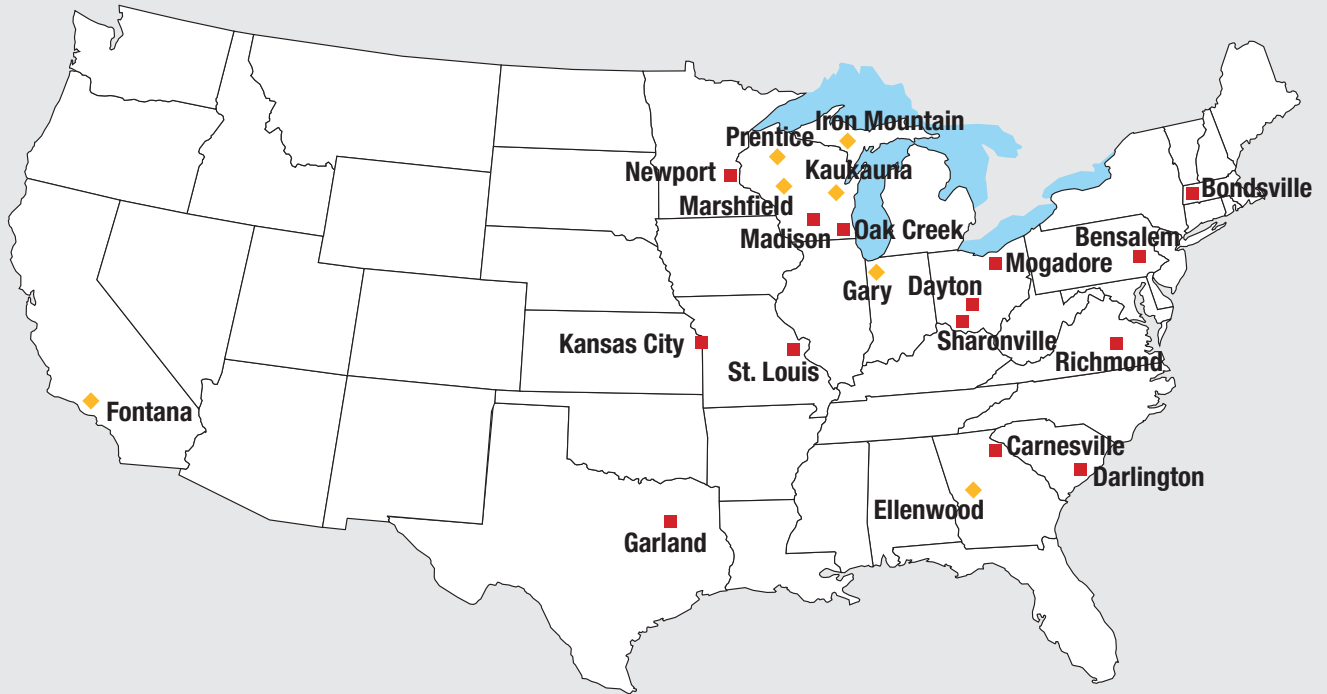

ROEHL

TRANSPORT INC. (Pronounced "Rail")

Roehl.net • 800-826-8367

-  **TERMINALS**
-  **TRAILER DROP YARDS**